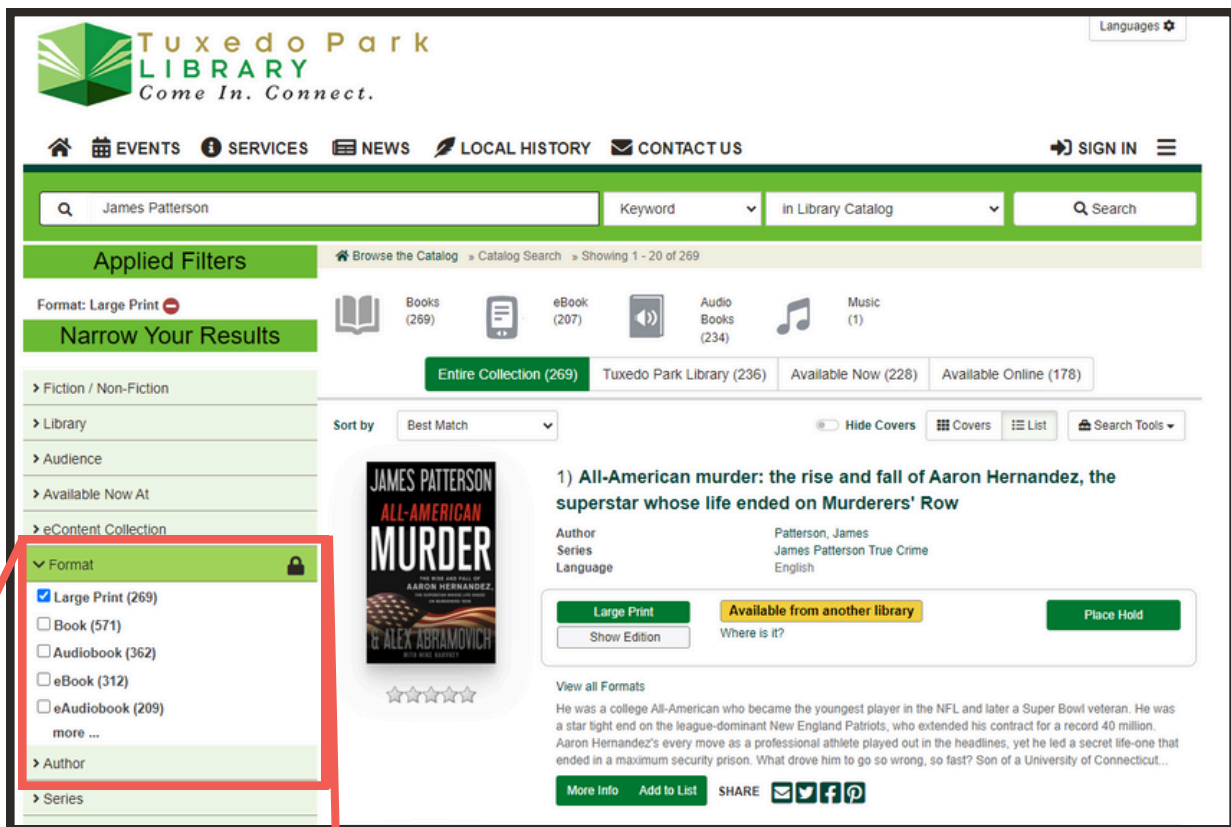

# Searching for Large Print Books in Aspen Discovery

Type your search term into the search bar and click **Search**

In the **Narrow Your Results** sidebar on the left side of the search results page, select **Format** to expand the menu, then select **Large Print** to filter your search to only large print books. Click the **lock icon** to preserve the filter in later searches on the same device or logged into the same account