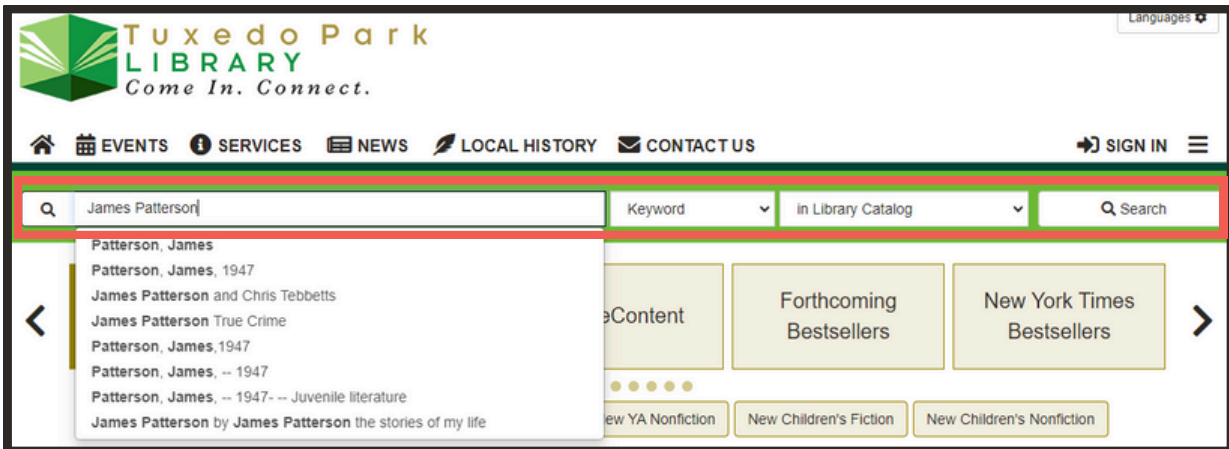

# Searching for Large Print Books in Aspen Discovery

Type your search term into the search bar and click **Search**

In the **Narrow Your Results** sidebar on the left side of the search results page, select **Format** to expand the menu, then select **Large Print** to filter your search to only large print books. Click the **lock icon** to preserve the filter in later searches on the same device or logged into the same account