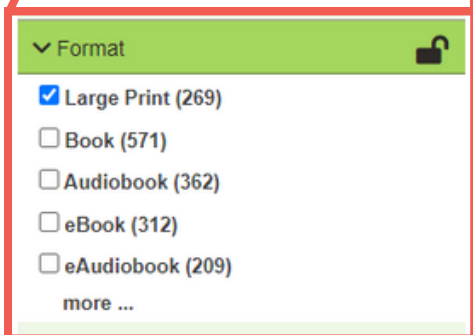

# Searching for Large Print Books in Aspen Discovery

Type your search term into the search bar and click **Search**

In the **Narrow Your Results** sidebar on the left side of the search results page, select **Format** to expand the menu, then select **Large Print** to filter your search to only large print books. Click the **lock icon** to preserve the filter in later searches on the same device or logged into the same account